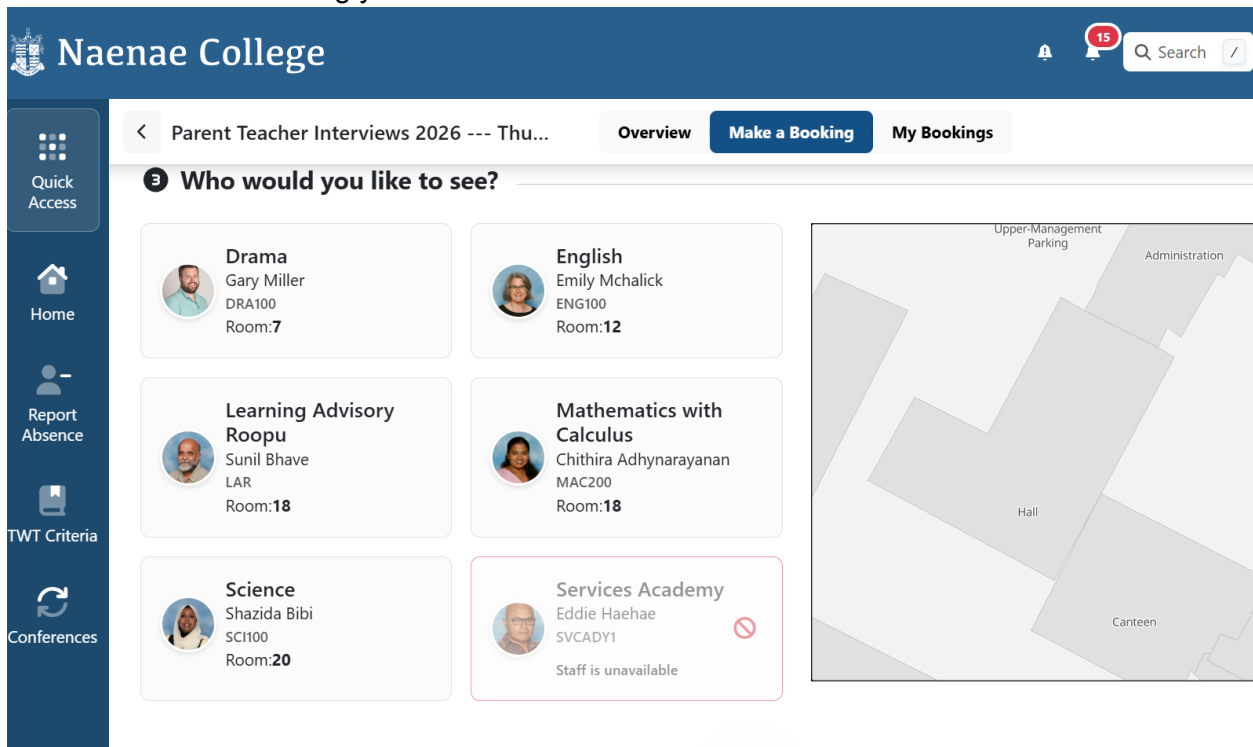

Clicking on Make a Booking brings you to this page, where you get to see all the amazing teachers who are teaching your child.